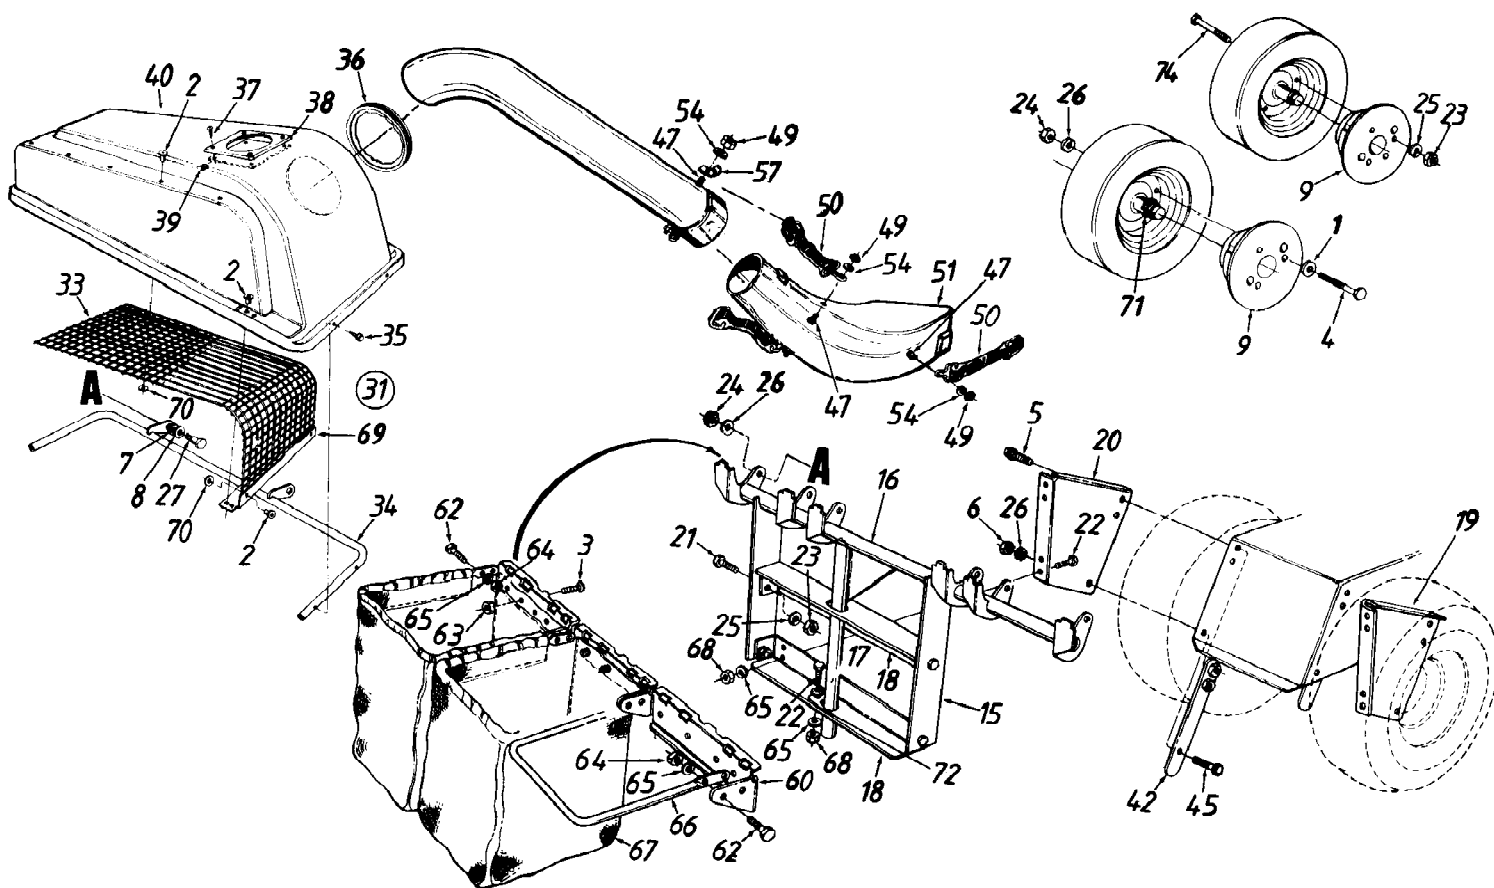

190-083-190 Triple Bag Grass Collector (1994)
Triple Bag Grass Collector

190-083-190 Triple Bag Grass Collector (1994)
Triple Bag Grass Collector

Page 2 of 3

Ref #	Part Number	Qty	S/P/F	Description
1	736-0300	1	S	FI-Wash. .385" I.D.
2	728-0123	1	S	Pop Rivet
3	710-0192	1	/P	Truss Mach. Scr. #10-24 x .38"
4	710-0693	1	/P/F	Hex Bolt 3/8-16 x 4.5" Lg.
5	710-0604	1	S	Hex Wash. Hd. Tap Scr. 5/16-1 8 x .62"
6	712-0241	1	/P	Hex Nut 3/8-24 Thd.
7	736-0255	1	S	Bell-Wash. .515" I.D.
8	736-0108	1	S	FI-Wash. .510" I.D.
9	723-0414B	1		Wheel Weight
?12	16810	1	S	Wheel Weight Snap Ring
15	17200A	1	S	Catcher Support Tube Mtg. Brkt. Code: N notates a new part (not previously existing).
16	749-0750	1	S	Catcher Support Tube Ass'y.
17	736-0270	1	/P	Bell-Wash. .265" I.D.
18	16593	1	S	Catcher Latch and Support Brkt.
19	17190	1	S	Grass Catcher Support Brkt. - R.H.
20	17191	1	S	Grass Catcher Support Brkt. - L.H.
21	710-0118	1	S/F	Hex Bolt 5/16-18 x .75" Lg.
22	710-0751	1	/P	Hex Bolt 1/4-20 x .62" Lg. - Grade 5
23	712-0267	1	S/F	Hex Nut 5/16-18 Thd.
24	712-0798	1	/P/F	Hex Nut 3/8-16 Thd.
25	736-0119	1	S/F	L-Wash. 5/16" I.D.
26	736-0169	1	S/F	L-Wash. 3/8" I.D.
27	738-0380	1	S	Shld. Bolt 3/8-16 x .500" Dia.
?28	736-0253	1	S	Bell-Wash. .505" I.D. x 1.0" O.D.
31	17204	1		Grass Catcher Cover Ass'y. Comp.
33	723-0407	1		Screen
34	749-0747	1	S	Hinge Brkt. Ass'y.
35	710-1005	1	S	Hex Tap Scr. 1/4-20 x .5" Lg.
36	723-0413	1		Tube Seal
37	710-0351	1	/P	Truss Mach. B-Tap Scr. #10 x .5" Lg.
38	731-0824	1	S	Plastic Plate
39	726-0244	1	S	Speed Nut
40	731-0896	1		Grass Catcher Cover
42	17192	1	S	Retainer Brkt. Ass'y.
45	710-0180	1	/P	Hex Bolt 3/8-24 x .75" Lg.
47	710-0289	1	S/F	Hex Bolt 1/4-20 x .50" Lg.
49	712-0324	1	/P	Hex Ins. L-Nut 1/4-20 Thd.
50	723-0383	1	S	Retainer Strap Ass'y.
51	731-0925	1	S	Discharge Chute
?53	731-0926	1	S	Catcher Elbow Tube
54	736-0175	1	S	L-Wash. .270" I.D. x .57" O.D.
57	16606	1	S	Retainer Hook Brkt.
60	17201	1	S	Bag Frame Hanger Brkt.
62	710-0412	1	/P	Hex Bolt 1/4-28 x .75" Lg.
63	712-0272	1	/P	Hex Sems Nut #10-24 Thd.
64	712-0138	1	S/F	Hex Nut 1/4-28 Thd.
65	736-0329	1	S/F	L-Wash. 1/4" I.D.
66	749-0745	1	S	Catcher Bag Frame
67	764-0251	1	S	Grass Catcher Bag
68	712-0287	1	S/F	Hex Nut 1/4-20 Thd.
69	17202	1	S	Screen Mtg. Brkt.